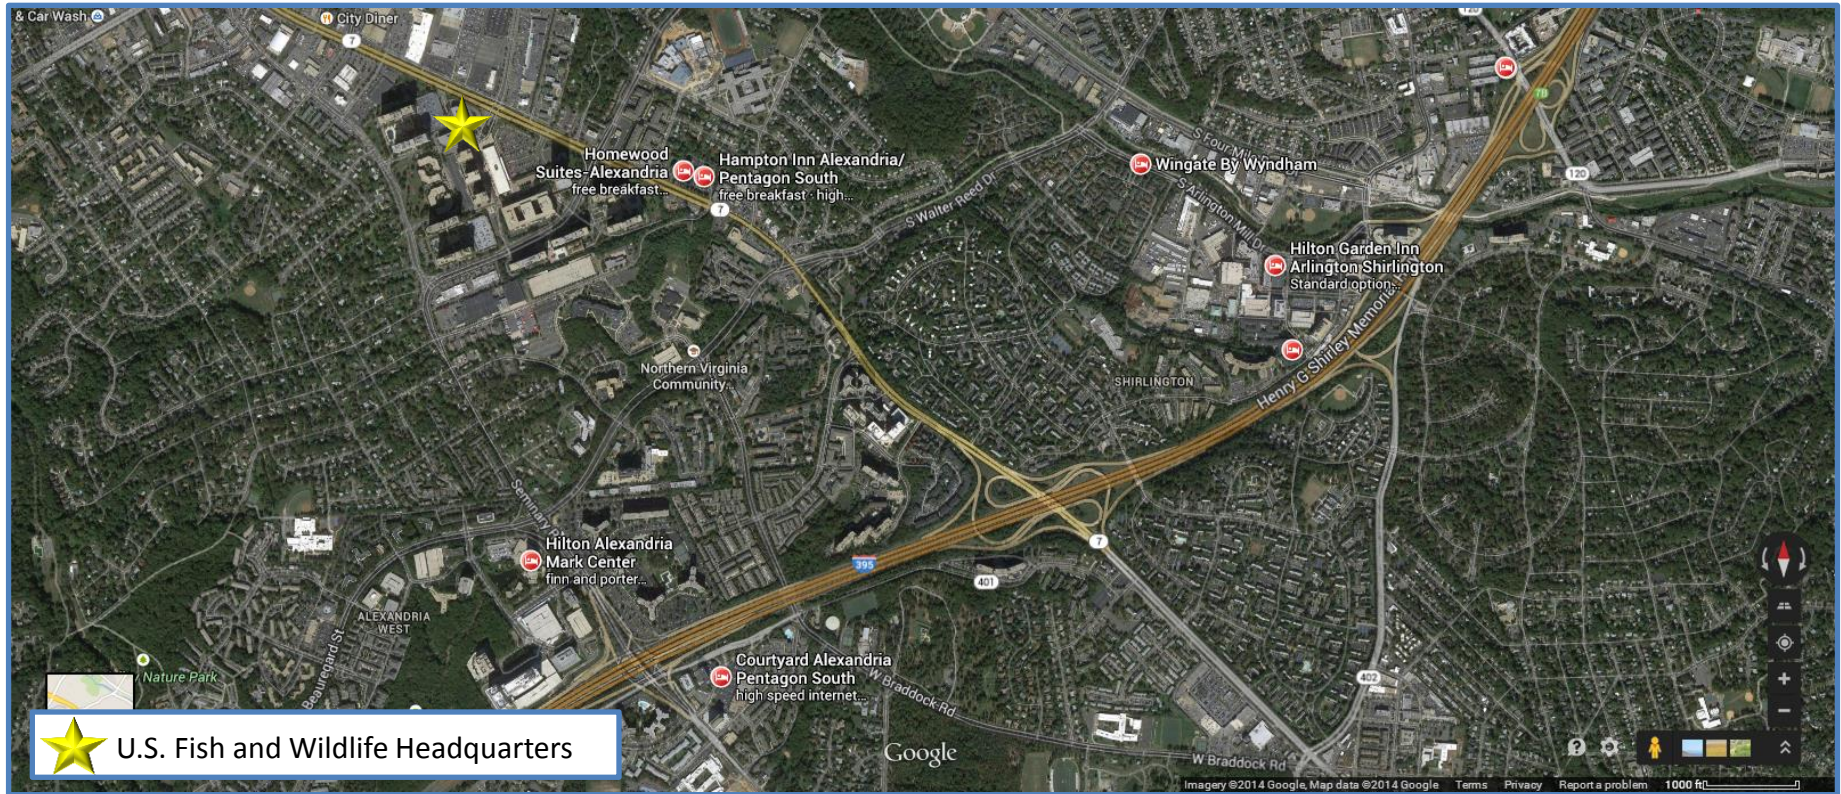

U.S. Fish and Wildlife Headquarters

“Neighborhood” Hotels Map - South

This listing does not imply an advertisement or endorsement of these establishments

 U.S. Fish and Wildlife Headquarters

> Homewood Suites – Alexandria

Within a five-mile radius of our hotel you will find various destinations such as the Pentagon, Downtown Washington DC, Pentagon City Fashion Centre, Old Town Alexandria, Mark Center, Arlington Cemetery and many more attractions in the city.