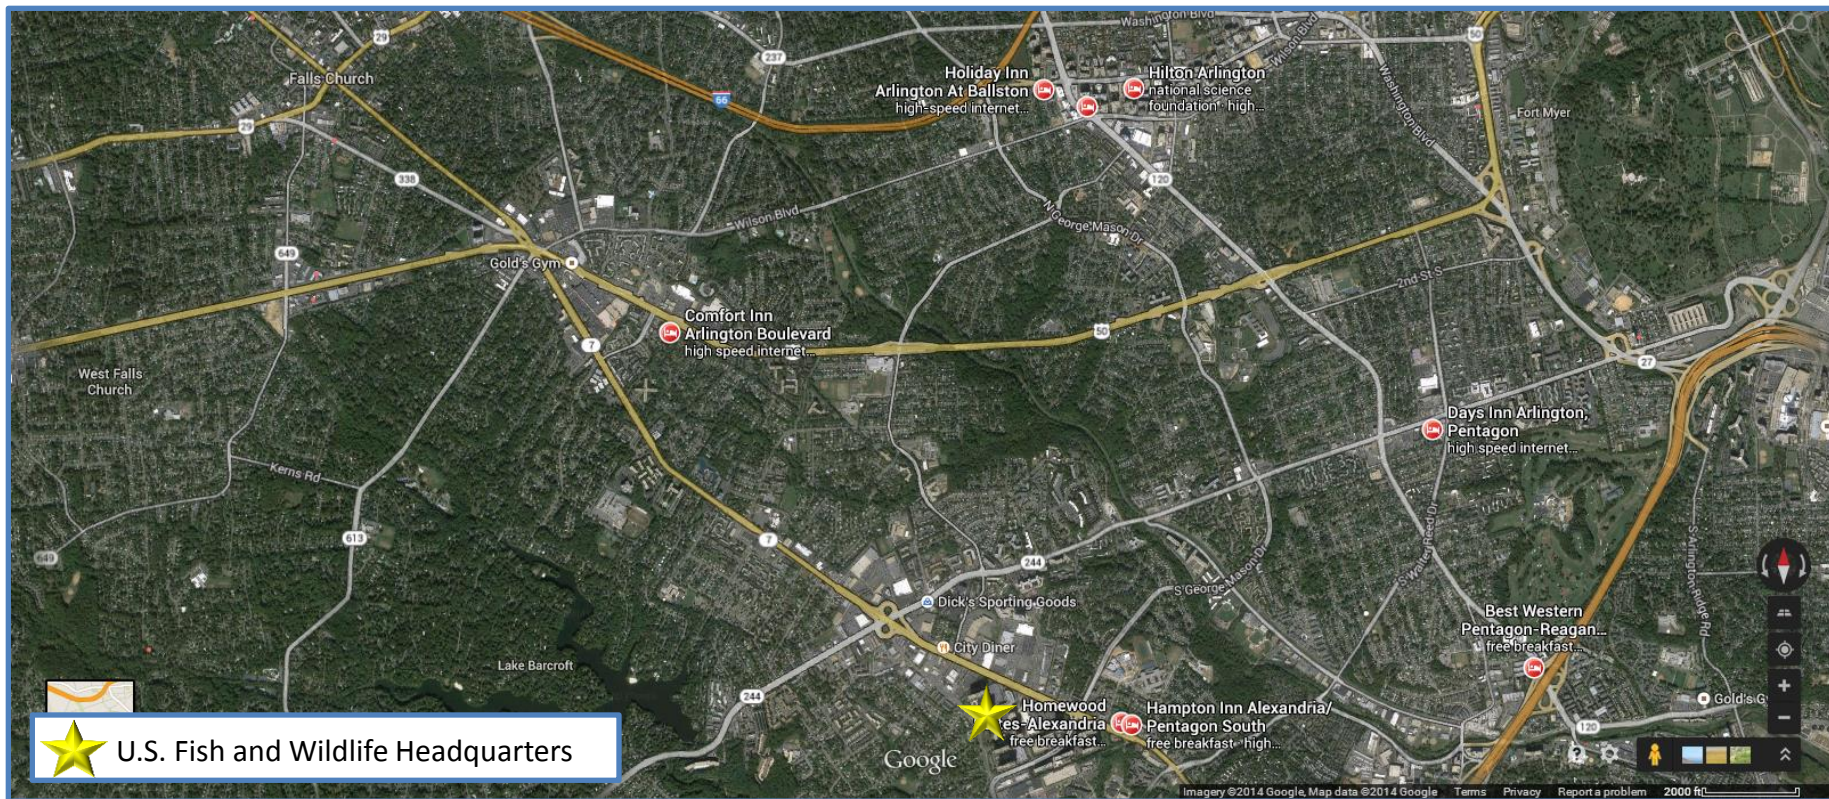

Last Updated 7/15/2014

U.S. Fish and Wildlife Headquarters

“Neighborhood” Hotels Map - North

This listing does not imply an advertisement or endorsement of these establishments

> Comfort Inn – Arlington Blvd

Within a five-mile radius of our hotel you will find various destinations such as the Pentagon, Downtown Washington DC, Pentagon City Fashion Centre, Old Town Alexandria, Mark Center, Arlington Cemetery and many more attractions in the city.